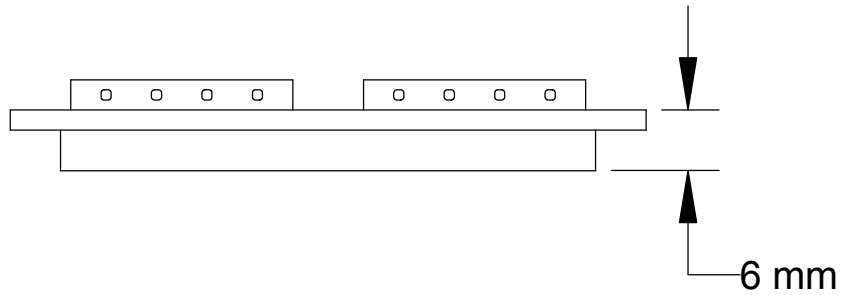

HV Feedthru

				University of Arizona Physics Dept.			
				TITLE Top Plate - HV Feedthrus			
SIZE	CAGE CODE	DWG NO	REV				
		TP-01-01-B2					
8/14/2006	SCALE NONE	SHEET		12 of 12			

Robert Walker

8/14/2006

SIZE

CAGE CODE

DWG NO

REV

TP-01-01-B2

SCALE NONE

SHEET 12 of 12