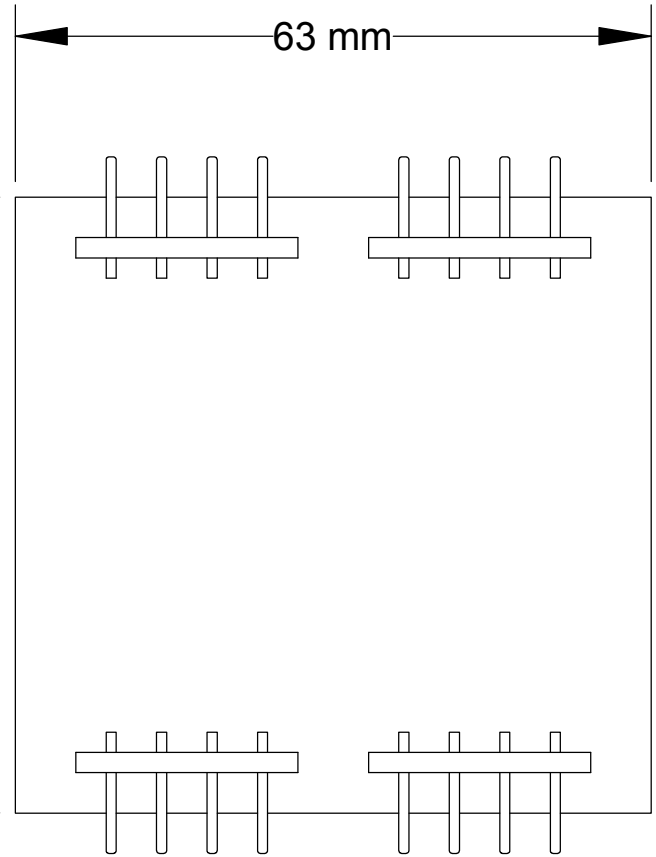

HV Feedthru

				University of Arizona Physics Dept.			
				TITLE Top Plate - HV Feedthrus			
SIZE	CAGE CODE	DWG NO	REV				
		TP-01-01-B2					
8/14/2006	SCALE NONE	SHEET		12 of 12			

Robert Walker

8/14/2006

SIZE

CAGE CODE

DWG NO

REV

TP-01-01-B2

SCALE NONE

SHEET 12 of 12